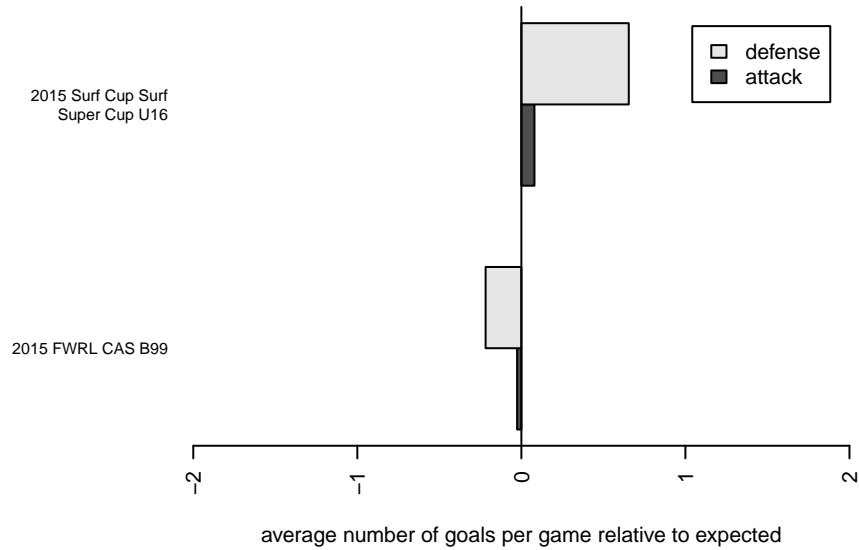

Corinthians B99

Corona, CAS
B99 total strength=1882
attack=49.74 defense=36.31

alt names used:
CORINTHIANS SC B99 (CAS)

Venues played:
2015 Surf Cup Surf Super Cup U16
2015 FWRL CAS B99

**attack and defense variance (black dot)
relative to other teams
and top 10 in region**

**attack and defense rating
relative to others at age
and all opponents in last 13 months**

**attack and defense rating
relative to others at age
and all opponents in last 13 months**

Performance relative to 13 month average

Performance relative to 13 month average

Distribution of opponents
 Red = Lose zone, Blue = Win zone, Green = Even
 Black line separates win/lose zones

lot. A=Neither has attack advantage, B=Opponent has both attack and defense advantage, C=Opponent has both attack and defense disadvantage, D=Both have