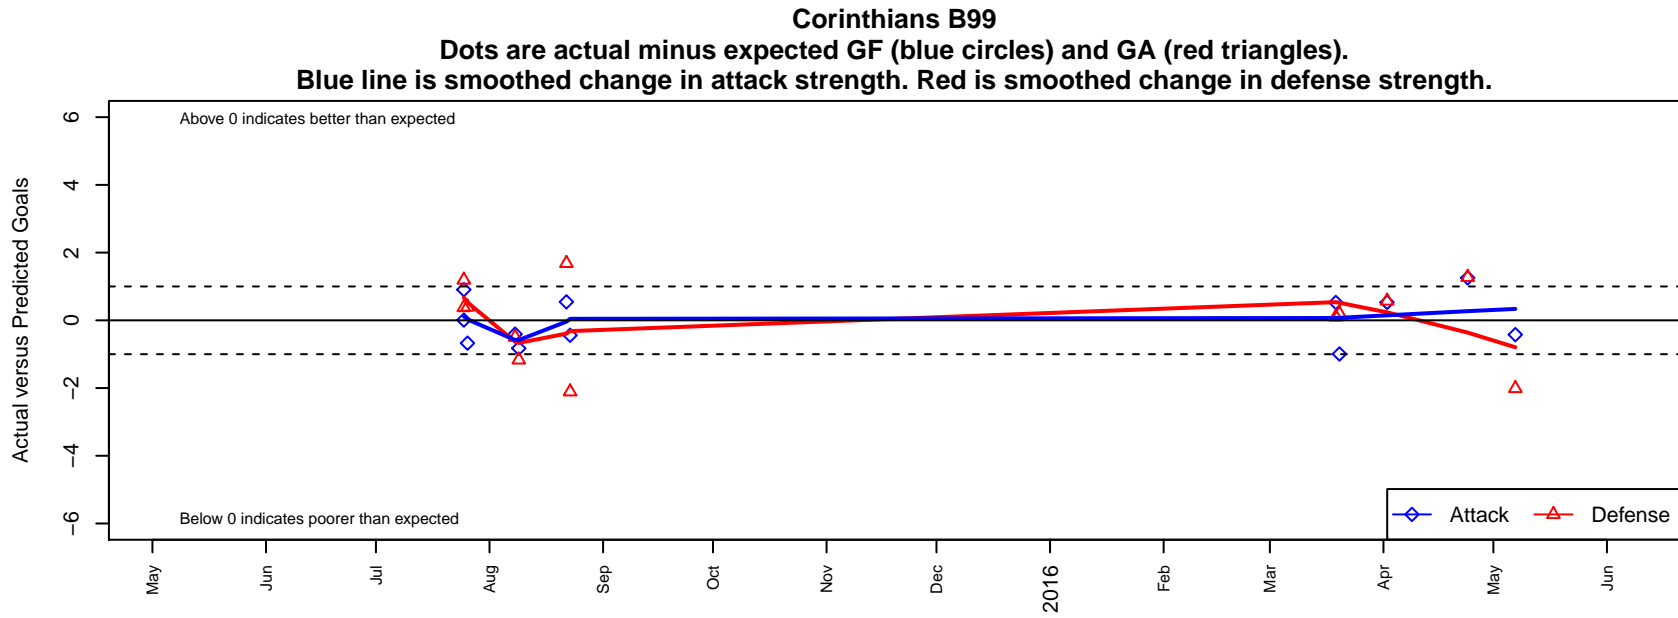

Corinthians B99

Corona, CAS
B99 total strength=1882
attack=49.74 defense=36.31

alt names used:
CORINTHIANS SC B99 (CAS)

Venues played:
2015 Surf Cup Surf Super Cup U16
2015 FWRL CAS B99

**attack and defense variance (black dot)
relative to other teams
and top 10 in region**

**attack and defense rating
relative to others at age
and all opponents in last 13 months**

**attack and defense rating
relative to others at age
and all opponents in last 13 months**

Performance relative to 13 month average

Performance relative to 13 month average

Distribution of opponents
 Red = Lose zone, Blue = Win zone, Green = Even
 Black line separates win/lose zones

lot. A=Neither has attack advantage, B=Opponent has both attack and defense advantage, C=Opponent has both attack and defense disadvantage, D=Both have