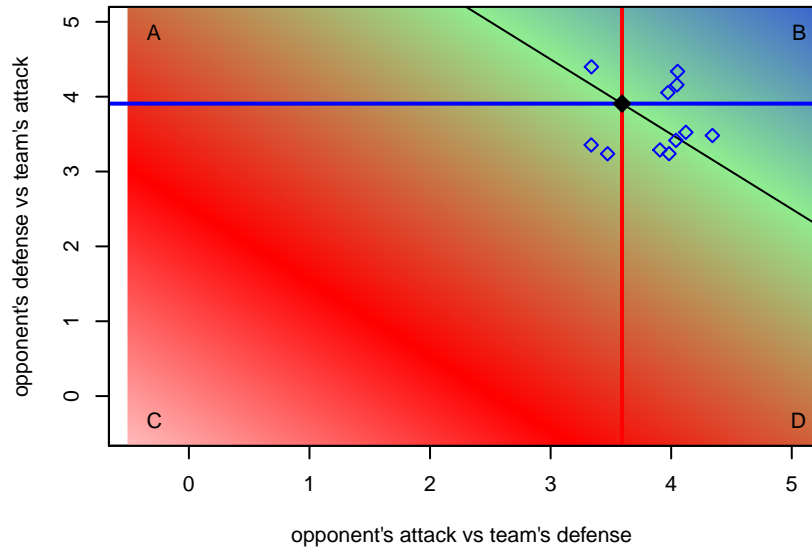

Corinthians B99

Corona, CAS
B99 total strength=1882
attack=49.74 defense=36.31

alt names used:
CORINTHIANS SC B99 (CAS)

Venues played:
2015 Surf Cup Surf Super Cup U16
2015 FWRL CAS B99

**attack and defense variance (black dot)
relative to other teams
and top 10 in region**

**attack and defense rating
relative to others at age
and all opponents in last 13 months**

**attack and defense rating
relative to others at age
and all opponents in last 13 months**

Performance relative to 13 month average

Performance relative to 13 month average

Distribution of opponents
 Red = Lose zone, Blue = Win zone, Green = Even
 Black line separates win/lose zones

lot. A=Neither has attack advantage, B=Opponent has both attack and defense advantage, C=Opponent has both attack and defense disadvantage, D=Both have